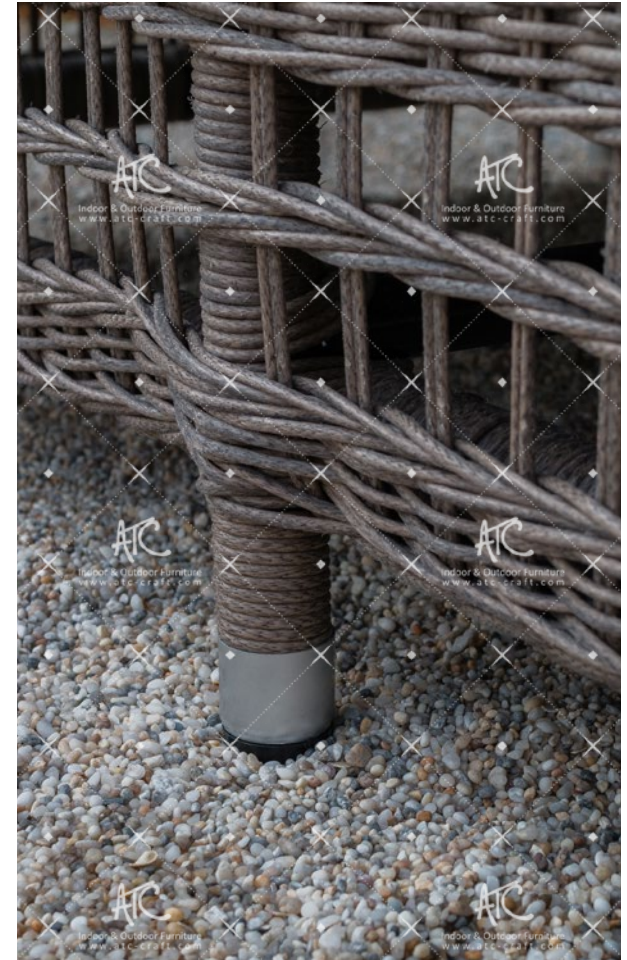

180x71x84H